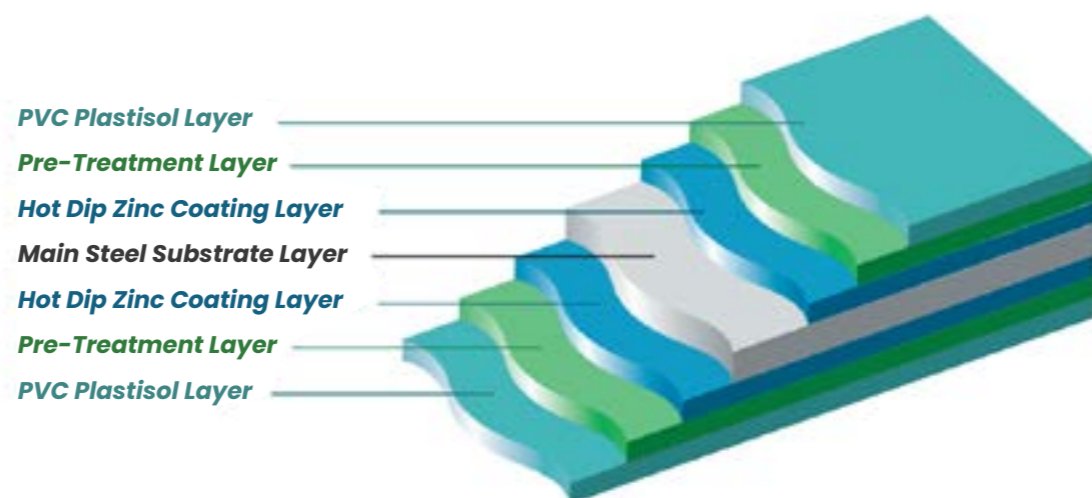

Stylish Maintenance Free Fencing and Garden Products

Made in Ireland, EliteGarden metal fencing products are a simple, cost-effective way of transforming your property boundaries from an eyesore into a modern, stylish and maintenance-free solution. Our metal fencing panels are DIY-friendly and are perfect for the homeowner who wants to replace an old wooden fence or hedge with a durable and long-lasting solution.

[Myelitegarden.ie](http://myelitegarden.ie)

353 (0)42 938 2899

The Malthouse, Main St, Castlebellingham, Co. Louth, A91 WF50

ENVIRONMENT
ISO 14001:2015
NSAI Certified

QUALITY
ISO EN9001:2015
NSAI Certified

EliteGarden Products have a superior durable abrasion-resistant front and back colour coating.

Wind Resistant

Manufactured from steel our fencing products are extremely hard-wearing, strong and secure.

Maintenance Free

No more pairing loose wind damaged panels or replacing broken panels.

Never Paint Again

Say goodbye to annual painting! Our products keep their crisp pristine sharp colour.

Easy Assembly

Designed in such a way that you can easily assemble the fence yourself.