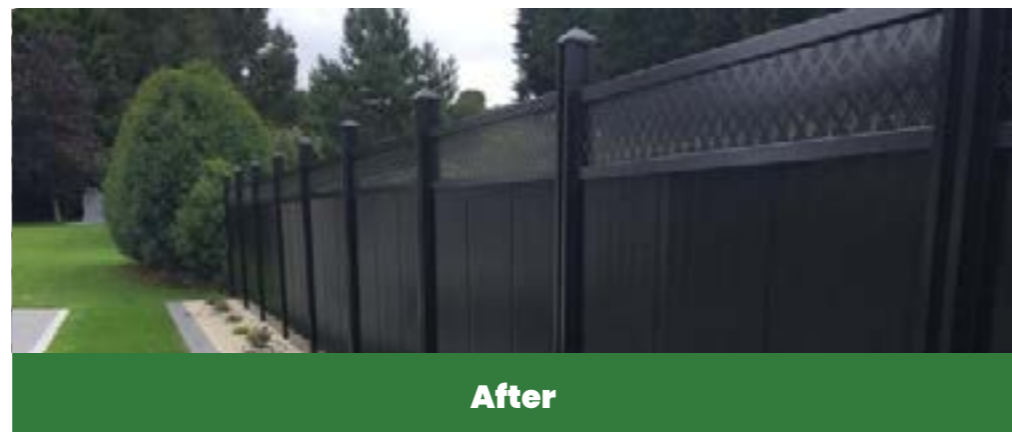

Which fence is best for me?

▶ SmartFence

Flatpack Fence Panels

This retrofit system is ideal for replacing wooden panels between existing concrete posts. SmartFence is as simple as it is innovative – the steel panels simply slide between fence posts. Set one on top of another and complete it with a finishing rail. You're done!

- ▶ **High quality metal panels, guaranteed 20 years**
- ▶ **Vertical or horizontal style fencing**
- ▶ **Made to order**

SmartFence

Stylish and Durable DIY Garden Fence

This retrofit flat pack fencing system is ideal for replacing old wooden panels between existing concrete posts. Or they can be bolted to concrete. SmartFence is as simple as it is innovative – the strong, secure steel panels simply slide between fence posts. Set one on top of another and complete with a finishing rail. You're done!

Visit Myelitegarden.com to discover more

EliteFence

Modern and robust custom metal fence, delivered straight to your home.

Perfect for new fence builds, EliteFence is a custom metal fence that is available in a range of widths and heights to suit all garden shapes and sizes. You can even choose from a range of vertical or horizontal panels and a variety of colours, depending on your personal preferences. The required posts for installation are delivered with the product.

Merlin Grey Goosewing Grey Olive Green Anthracite

White Moorland Green Black Buttermilk Cream

Before

After

Never Paint Again

Maintenance Free

Wind Resistant

High Quality Metal Fencing